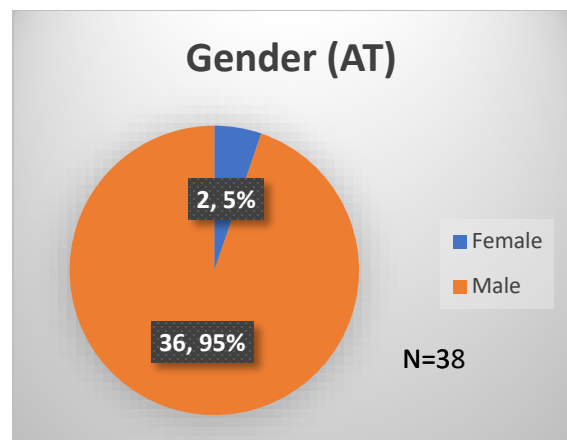

**Daily Data Dashboard – March 21, 2023**  
**Demographics for JTDC Population**  
**Tuesday Morning Midnight Count**

Total # of probation Involved youth<sup>1</sup>: 1,138

<sup>1</sup> Probation Active: Any youth who is pending sentencing with an active social history, has been formally placed on probation or supervision with Cook County Juvenile Probation on the date of the report.