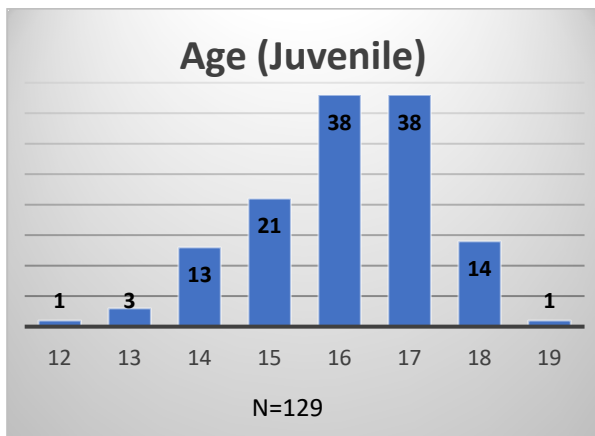

**Daily Data Dashboard – March 21, 2023**  
**Demographics for JTDC Population**  
**Tuesday Morning Midnight Count**

Total # of probation Involved youth<sup>1</sup>: 1,138

<sup>1</sup> Probation Active: Any youth who is pending sentencing with an active social history, has been formally placed on probation or supervision with Cook County Juvenile Probation on the date of the report.

\*Age, Gender and Race for Criminal Court population (N=1) is not represented in this report.

Data sources: cFive Supervisor – Probation Population and RMIS – JTDC Population

Daily Data Dashboard – March 21, 2023  
Demographics for JTDC Population  
Tuesday Morning Midnight Count