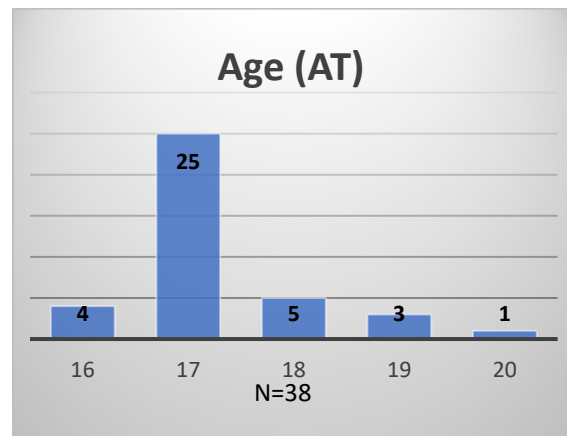

**Daily Data Dashboard – March 21, 2023**  
**Demographics for JTDC Population**  
**Tuesday Morning Midnight Count**

Total # of probation Involved youth<sup>1</sup>: 1,138

<sup>1</sup> Probation Active: Any youth who is pending sentencing with an active social history, has been formally placed on probation or supervision with Cook County Juvenile Probation on the date of the report.

\*Age, Gender and Race for Criminal Court population (N=1) is not represented in this report.

Data sources: cFive Supervisor – Probation Population and RMIS – JTDC Population

Daily Data Dashboard – March 21, 2023  
Demographics for JTDC Population  
Tuesday Morning Midnight Count