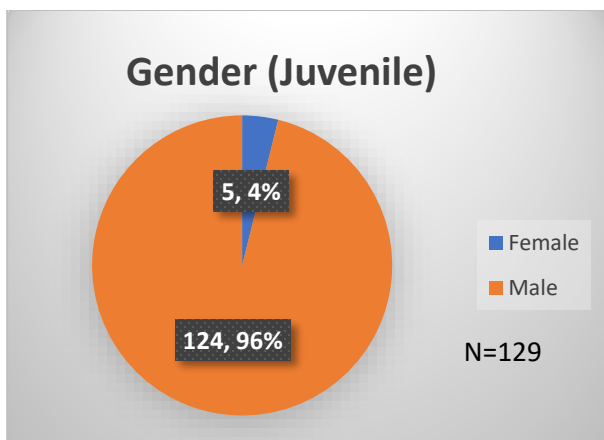

**Daily Data Dashboard – March 21, 2023**  
**Demographics for JTDC Population**  
**Tuesday Morning Midnight Count**

Total # of probation Involved youth<sup>1</sup>: 1,138

<sup>1</sup> Probation Active: Any youth who is pending sentencing with an active social history, has been formally placed on probation or supervision with Cook County Juvenile Probation on the date of the report.

\*Age, Gender and Race for Criminal Court population (N=1) is not represented in this report.

Data sources: cFive Supervisor – Probation Population and RMIS – JTDC Population

Daily Data Dashboard – March 21, 2023  
Demographics for JTDC Population  
Tuesday Morning Midnight Count