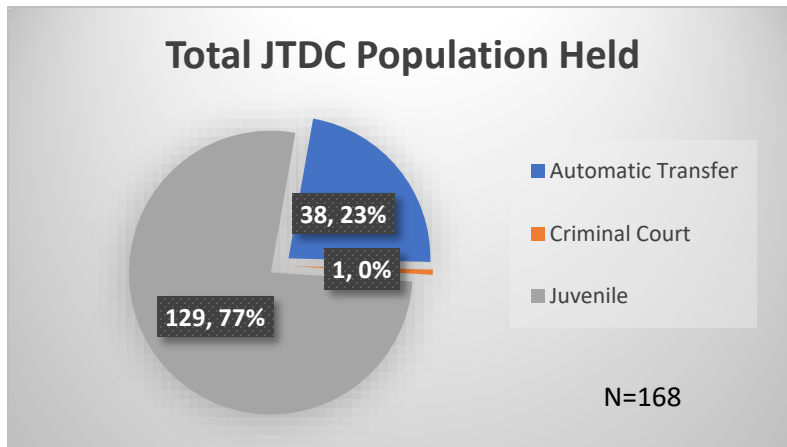

**Daily Data Dashboard – March 21, 2023**  
**Demographics for JTDC Population**  
**Tuesday Morning Midnight Count**

Total # of probation Involved youth<sup>1</sup>: 1,138

<sup>1</sup> Probation Active: Any youth who is pending sentencing with an active social history, has been formally placed on probation or supervision with Cook County Juvenile Probation on the date of the report.

\*Age, Gender and Race for Criminal Court population (N=1) is not represented in this report.

Data sources: cFive Supervisor – Probation Population and RMIS – JTDC Population

Daily Data Dashboard – March 21, 2023  
Demographics for JTDC Population  
Tuesday Morning Midnight Count